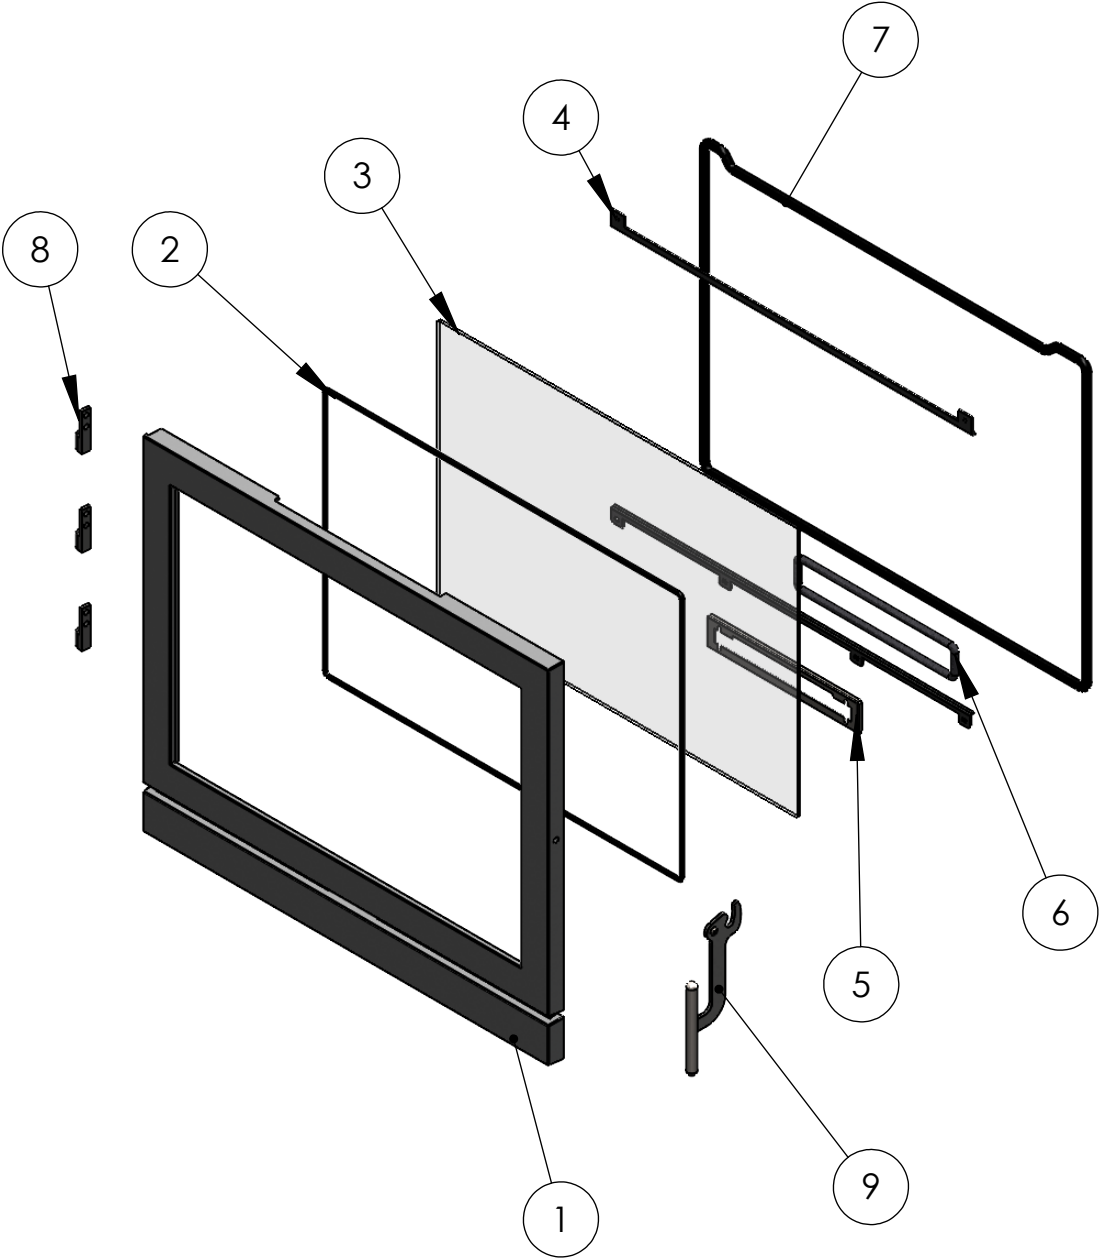

FPI8 V2 Door Assembly

ITEM NO.	PART NUMBER	DESCRIPTION	QTY.
1	FPI8-2 DOOR	7073	1
2	Glass seal	9090	1
3	Glass Panel	FPI8-ISR112	1
4	glass clip	6755	2
5	Lower Door seal carrier	7528	1
6	ISR090 Lower Door seal	9094	1
7	9102 FPI8 outer seal	9102	1
8	Hinge	FPI58-DRNG	3
9	Bar Door Handle	7057	1